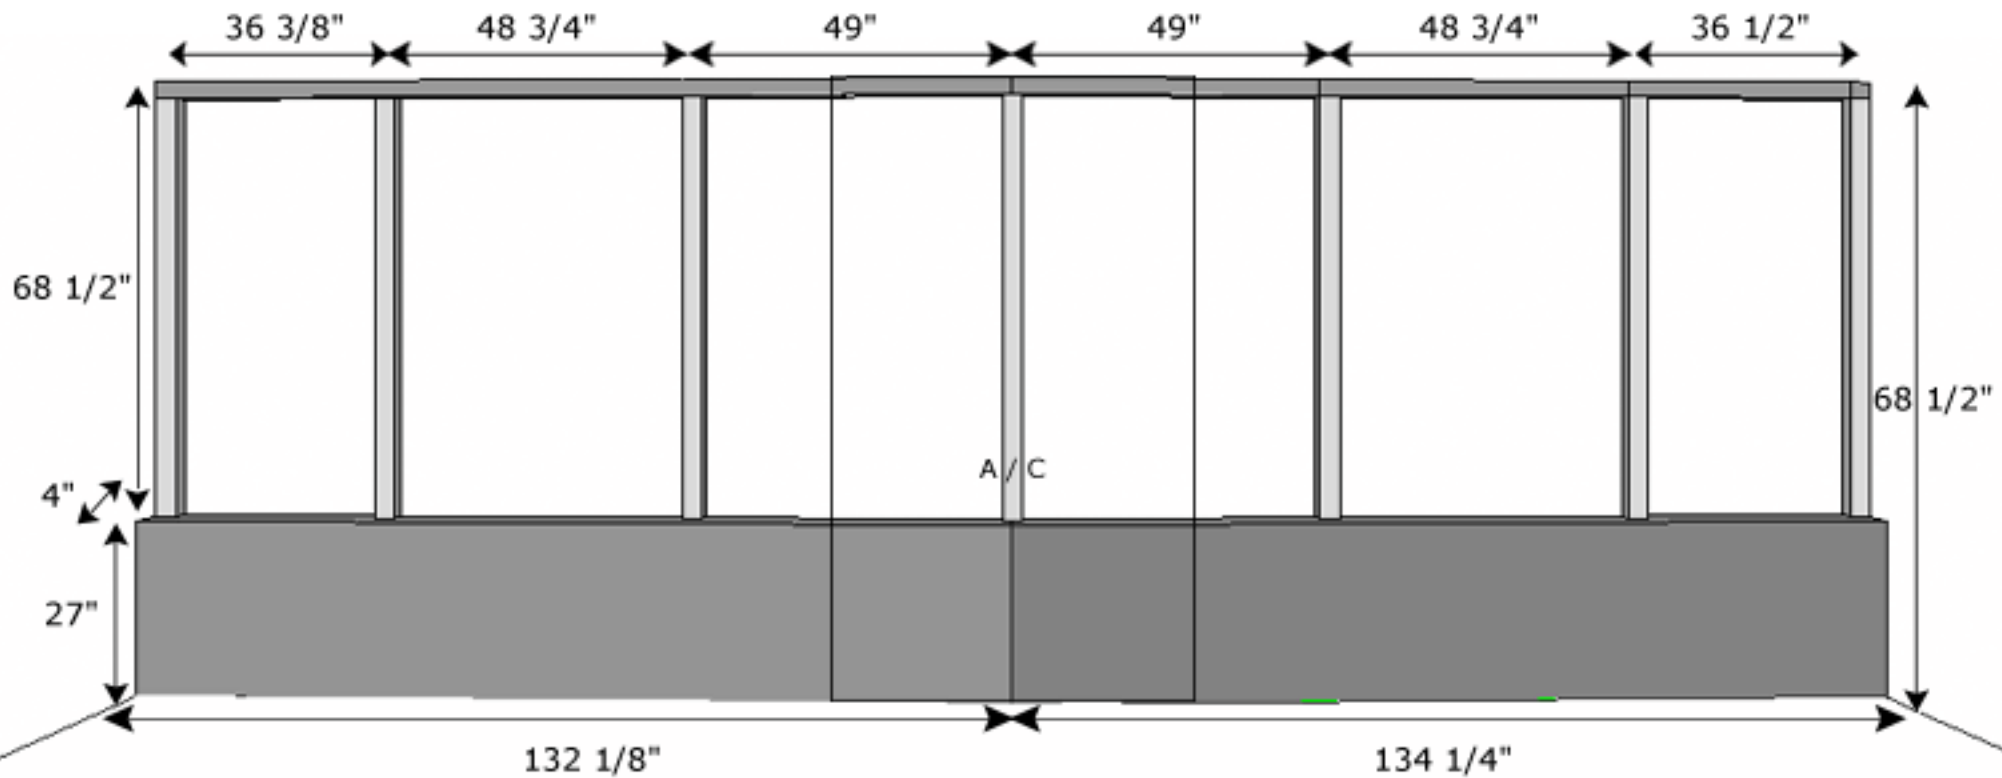

Property: WESTIN LONG BEACH
Location: Guest Room # 1604 Window "A"
Measured by: Jose Godinez
Drawings by: Rafael Gallardo
Date: 5/20/02

Property: WESTIN LONG BEACH
Location: Guest Room # 1604 Window "A"
Measured by: Jose Godinez
Drawings by: Rafael Gallardo
Date: 5/20/02