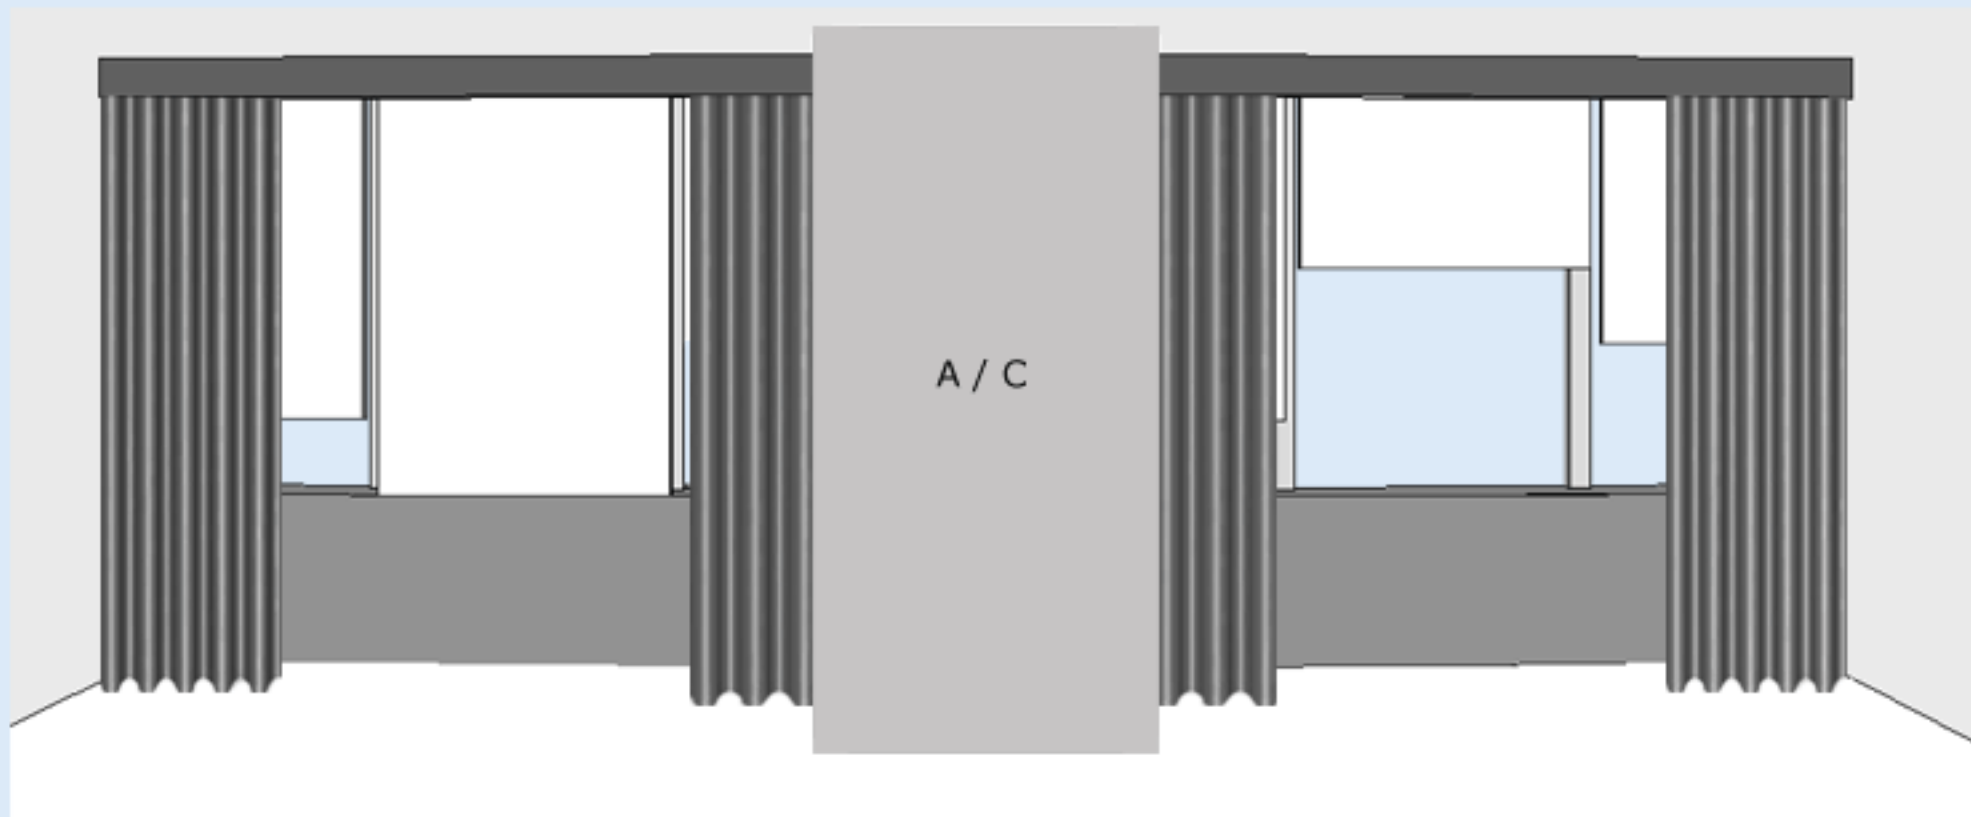

Property: WESTIN LONG BEACH

Location: Guest Room # 1604 Window "A"

Measured by: Jose Godinez

Drawings by: Rafael Gallardo

Date: 5/20/02

KOJO Designs by
Koni
WORLDWIDE
HOTEL INDUSTRY SPECIALIST

9654 Siempre Viva Road, San Diego, CA 92154
800-367-5664 | Fax: 619-710-0954
E-mail: service@kojoworldwide.com
<http://partners.kojoworldwide.com/starwood>

Property: WESTIN LONG BEACH
Location: Guest Room # 1604 Window "A"
Measured by: Jose Godinez
Drawings by: Rafael Gallardo
Date: 5/20/02

Property: WESTIN LONG BEACH
Location: Guest Room # 1604 Window "A"
Measured by: Jose Godinez
Drawings by: Rafael Gallardo
Date: 5/20/02