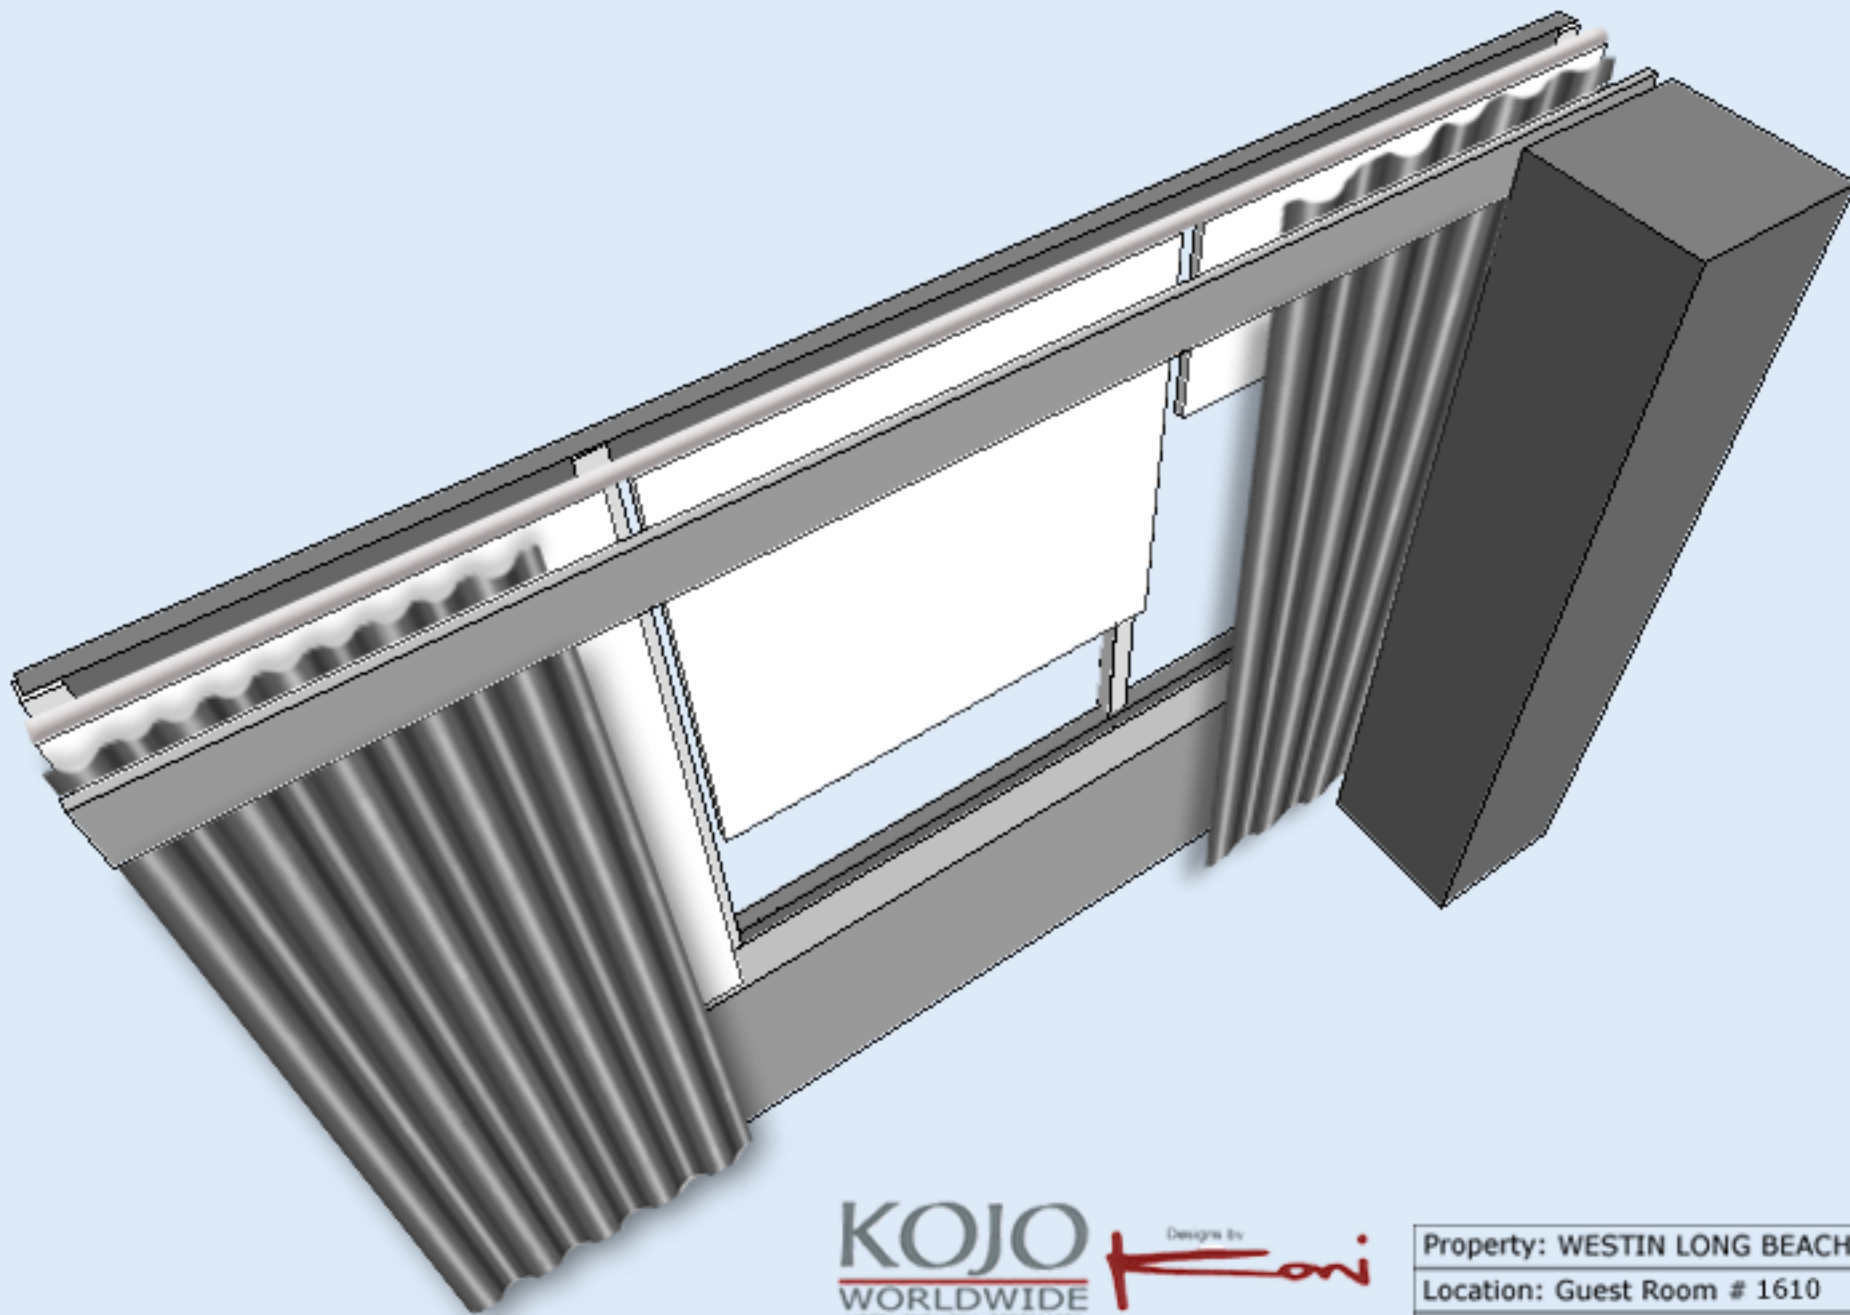

Property: WESTIN LONG BEACH

Location: Guest Room # 1610

Measured by: Jose Godinez

Drawings by: Rafael Gallardo

Date: 5/20/02

KOJO Designs by *Kojo*
WORLDWIDE
HOTEL INDUSTRY SPECIALIST

9654 Siempre Viva Road, San Diego, CA 92154