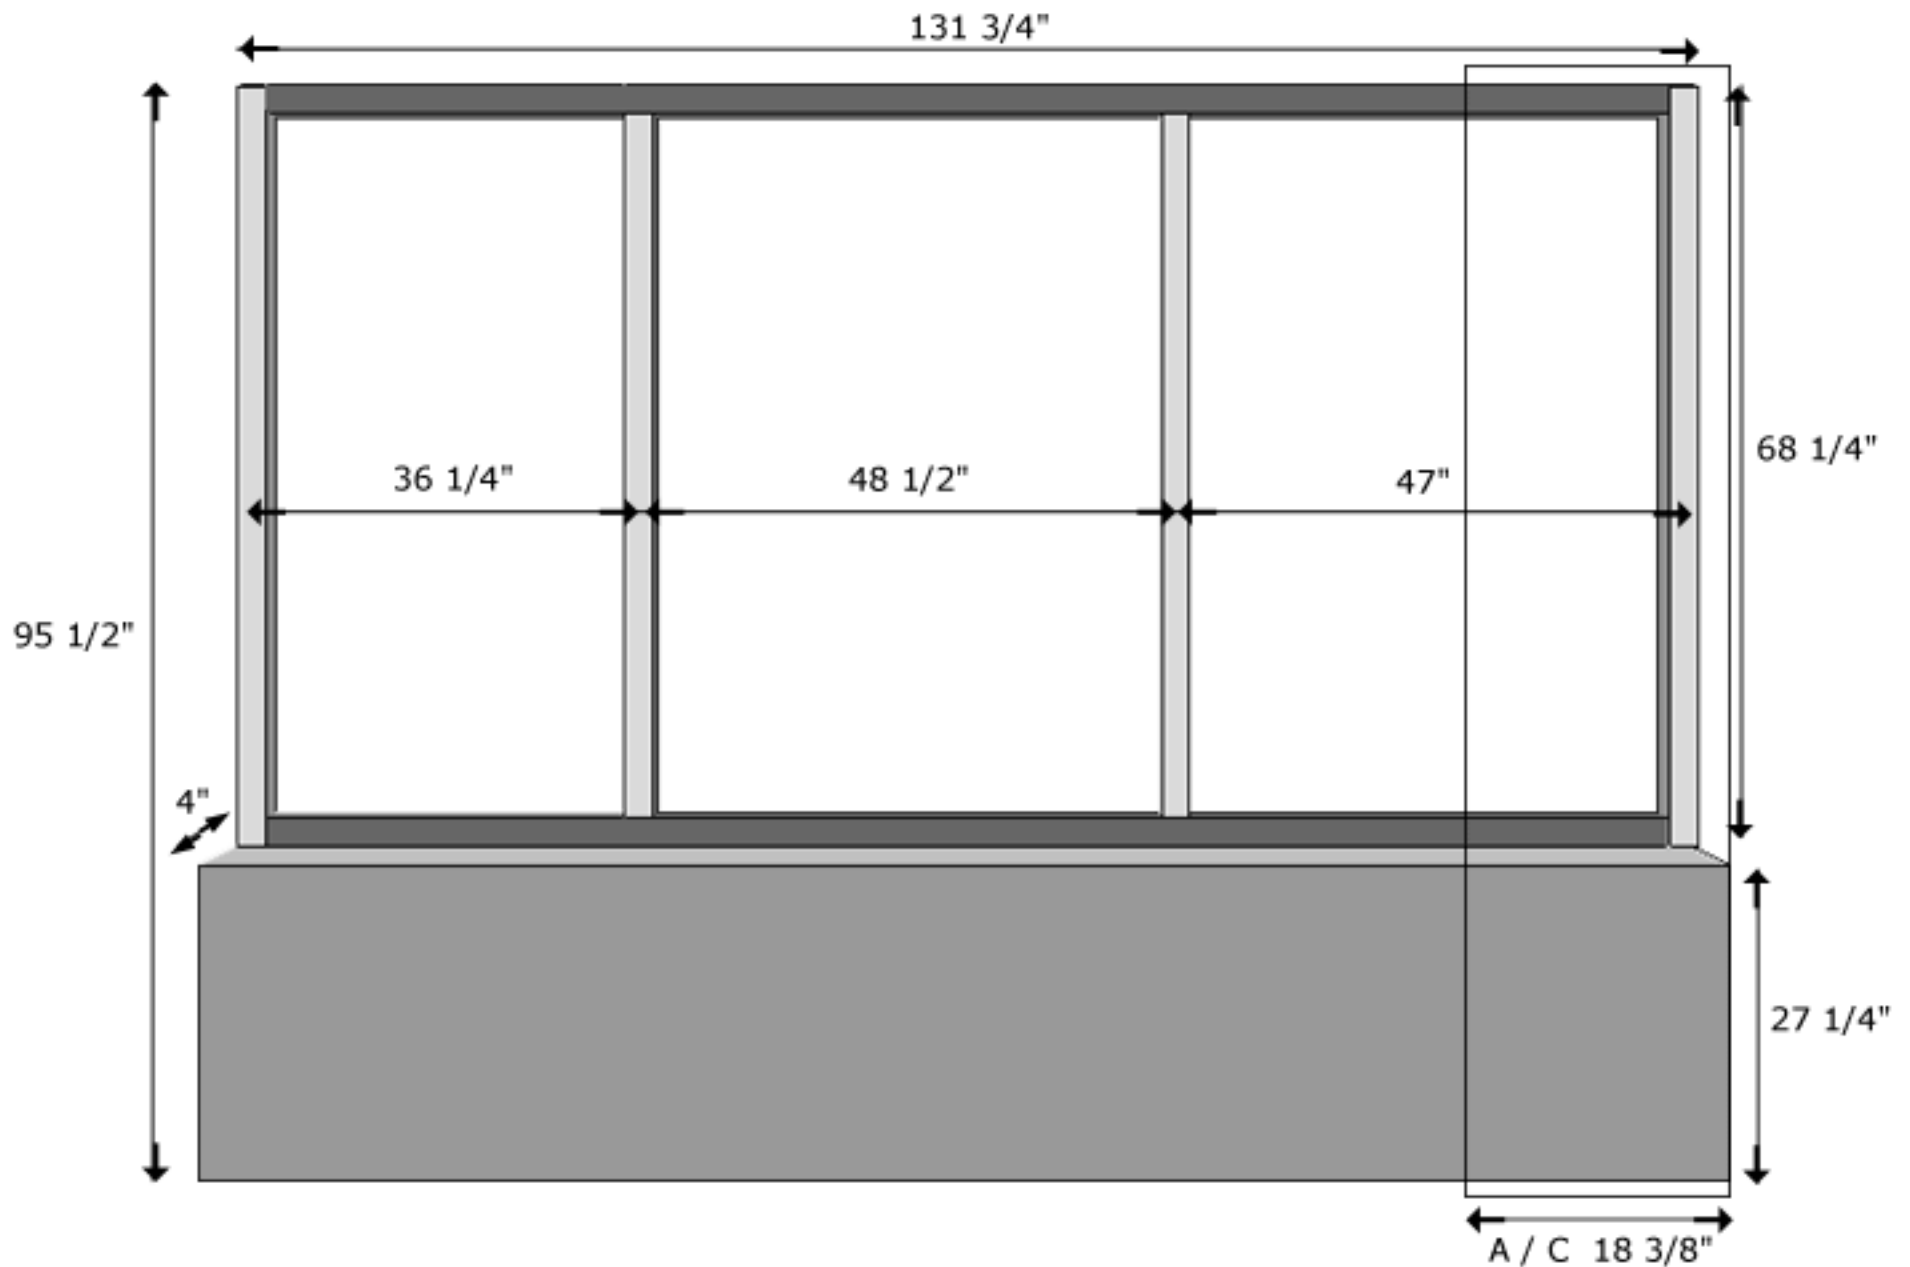

KOJO Designs by
WORLDWIDE *Koni*
HOTEL INDUSTRY SPECIALIST

9654 Siempre Viva Road, San Diego, CA 92154
800-367-5664 | Fax: 619-710-0954
E-mail: service@kojoworldwide.com
<http://partners.kojoworldwide.com/starwood>

Property: WESTIN LONG BEACH

Location: Guest Room # 1610

Measured by: Jose Godinez

Drawings by: Rafael Gallardo

Date: 5/20/02