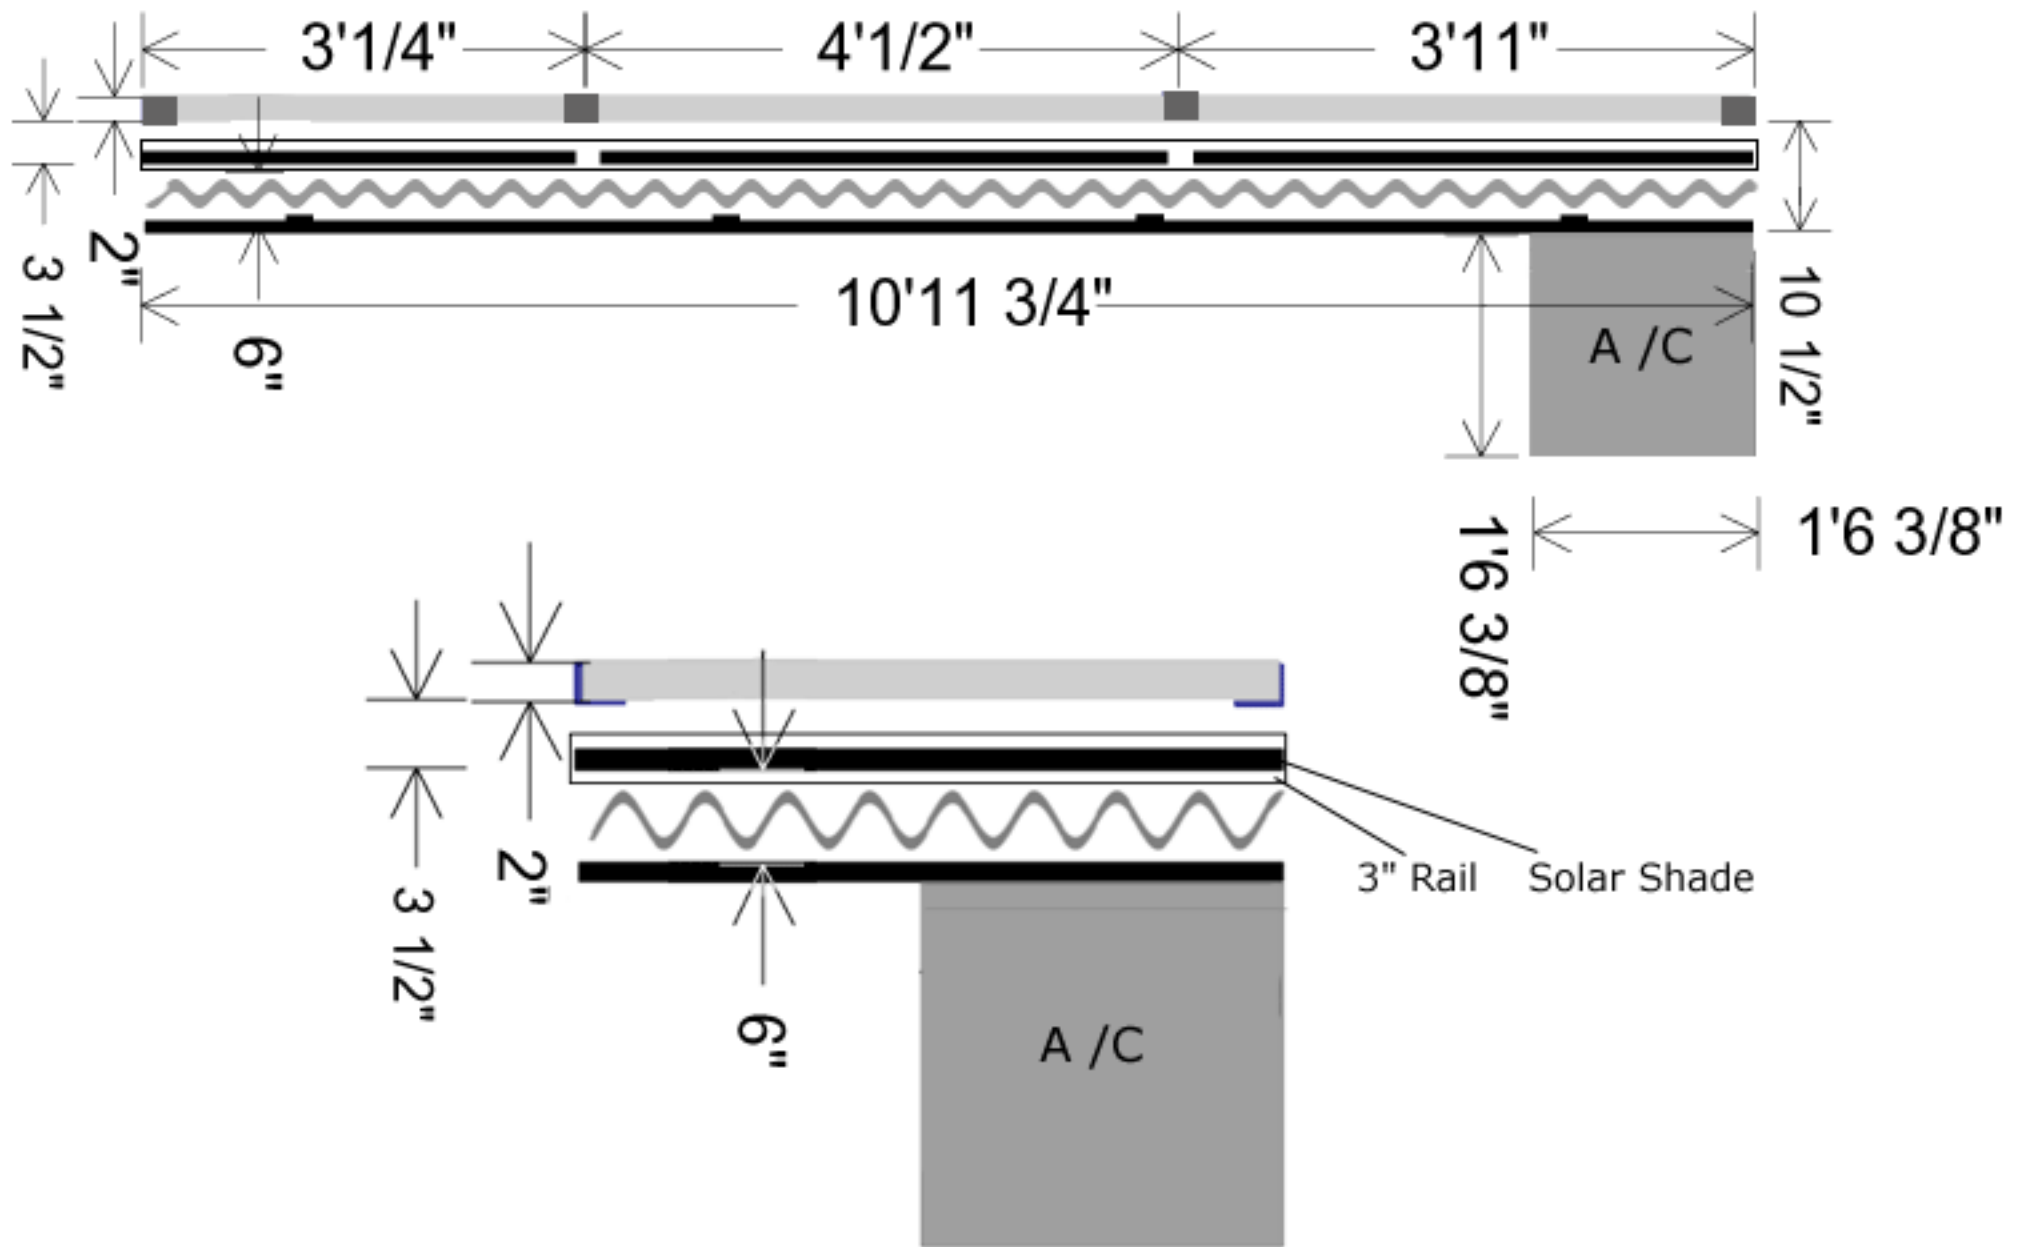

Property: WESTIN LONG BEACH
Location: Guest Room # 1610
Measured by: Jose Godinez
Drawings by: Rafael Gallardo
Date: 5/20/02