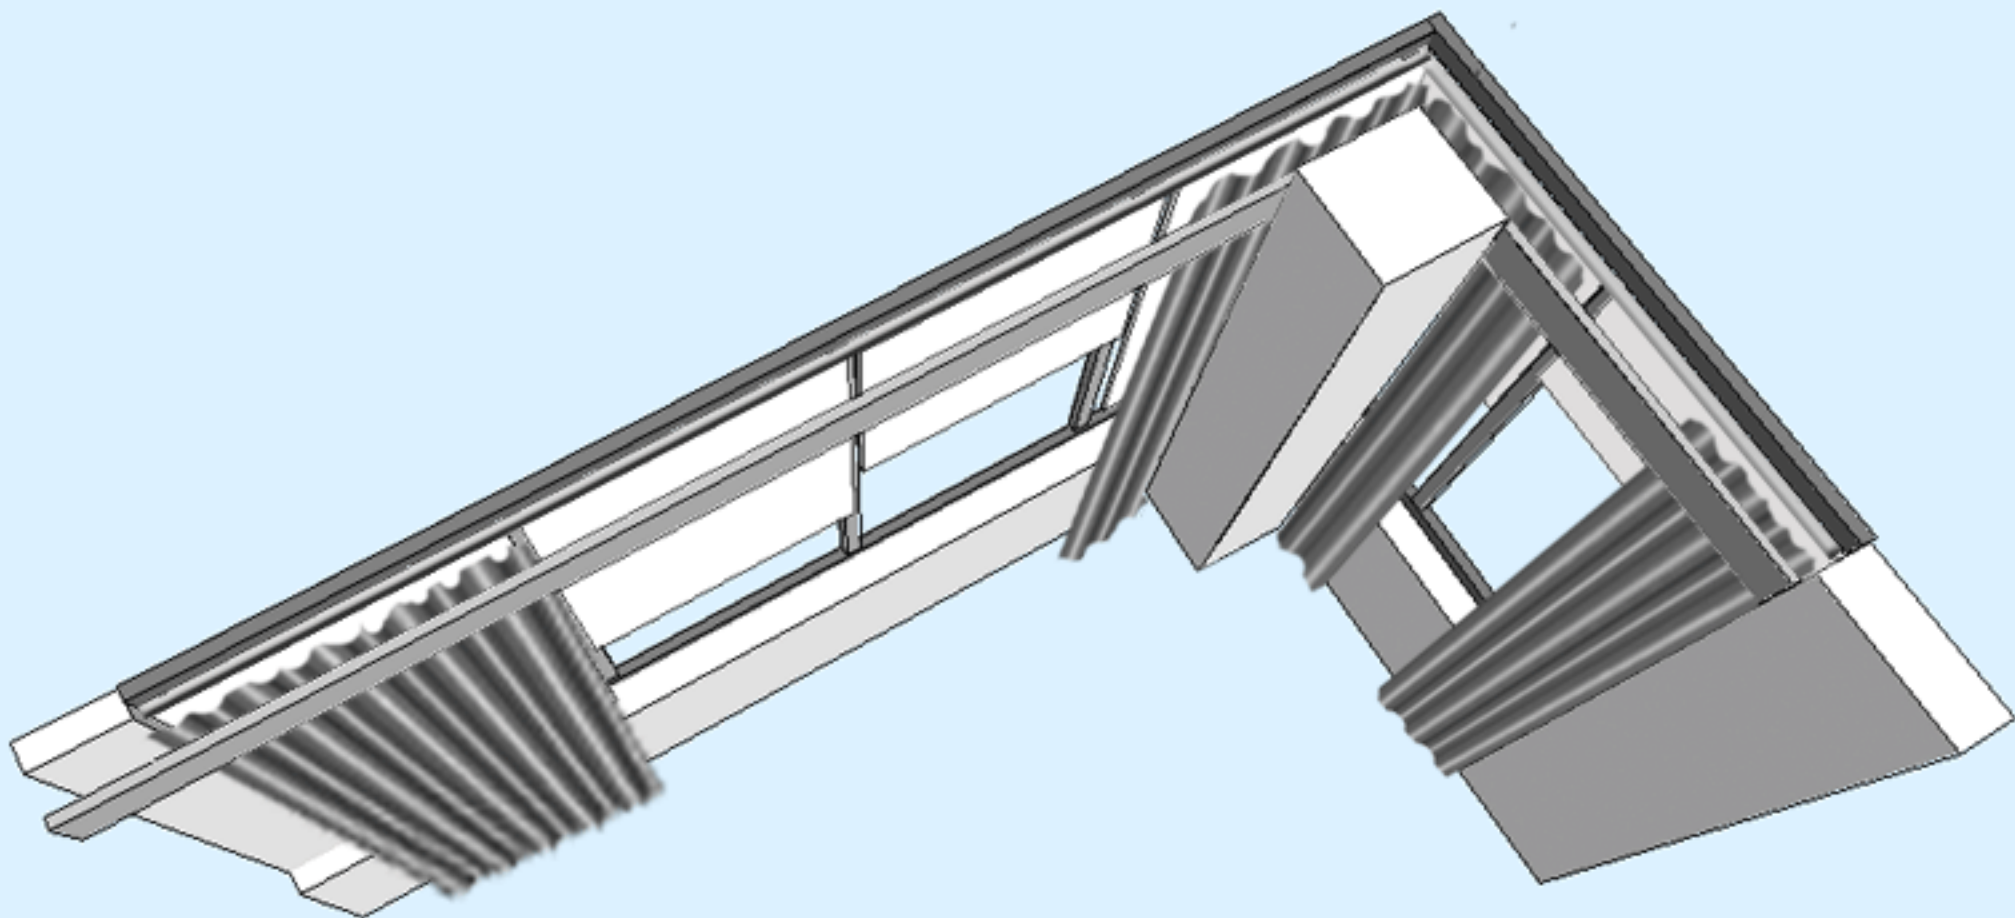

Property: WESTIN LONG BEACH
Location: Guest Room # 1601
Measured by: Jose Godinez
Drawings by: Rafael Gallardo
Date: 5/20/02

KOJO
WORLDWIDE
HOTEL INDUSTRY SPECIALIST

Designs by

Koni

9654 Siempre Viva Road, San Diego, CA 92154