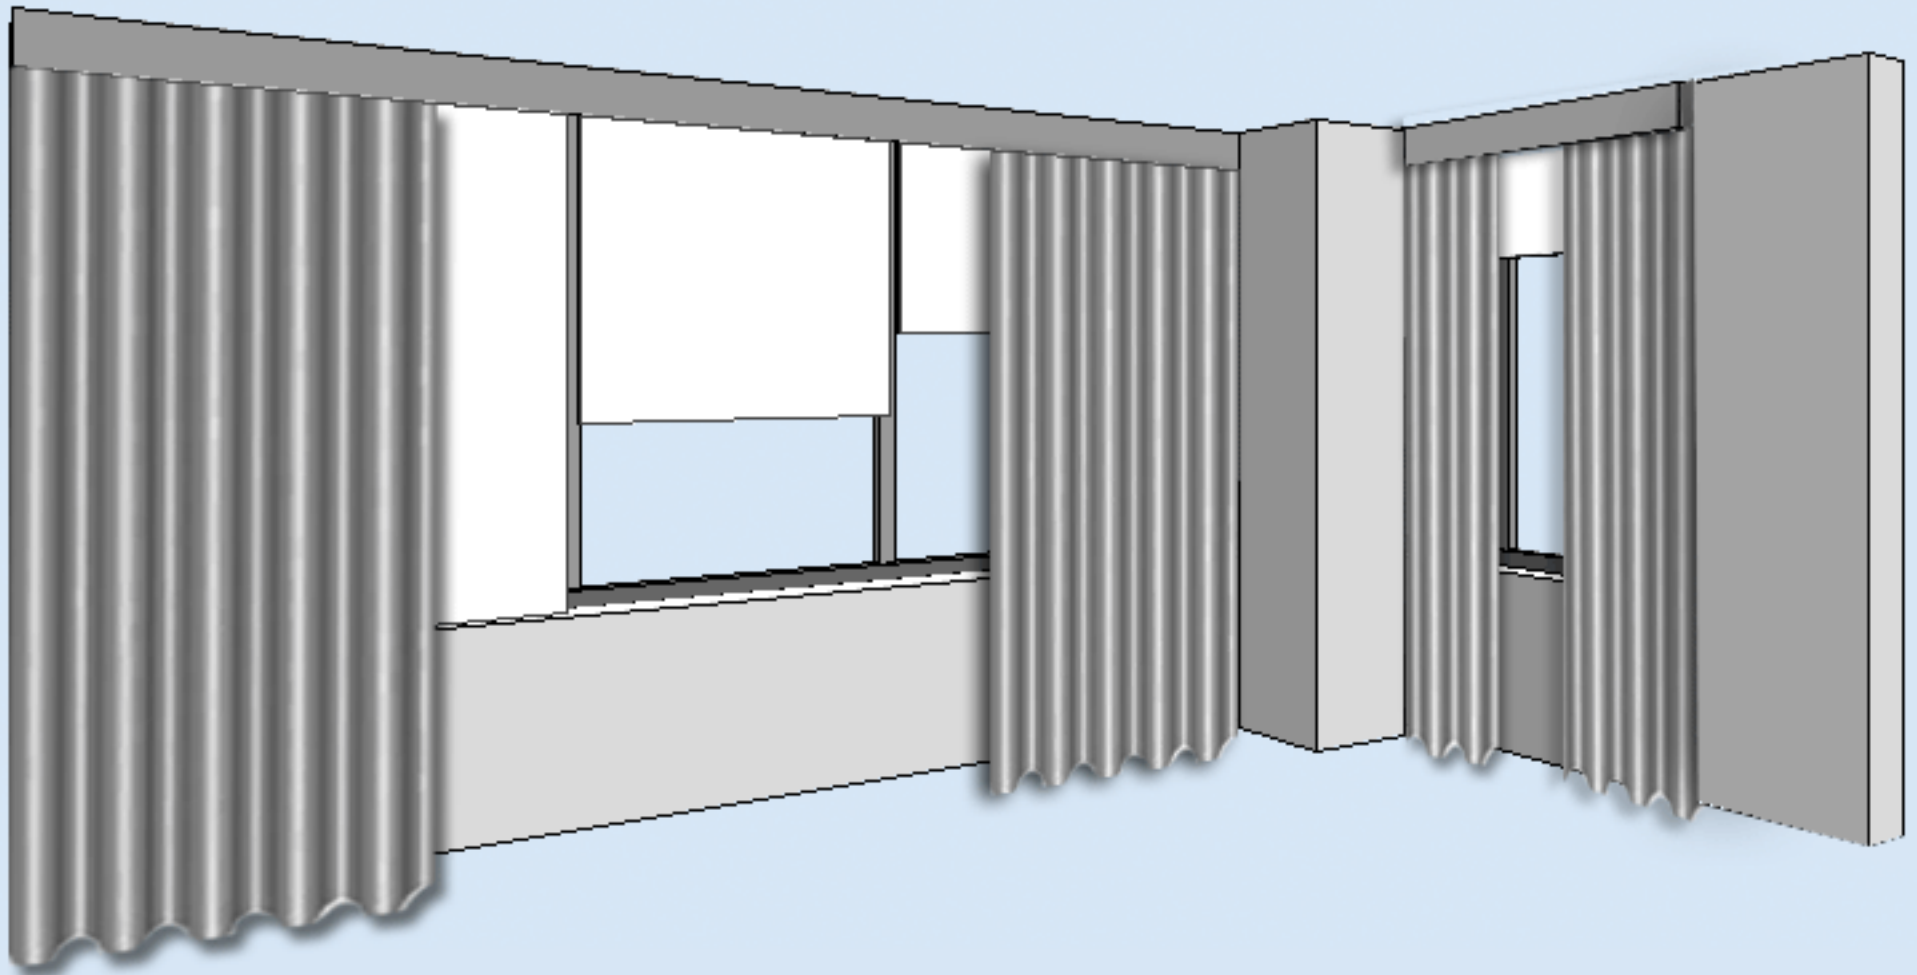

Property: WESTIN LONG BEACH
Location: Guest Room
Measured by: Jose Godinez
Drawings by: Rafael Gallardo
Date: 5/20/02

KOJO Designs by *Koni*
WORLDWIDE
HOTEL INDUSTRY SPECIALIST

9654 Siempre Viva Road, San Diego, CA 92154
800-367-5664 | Fax: 619-710-0954
 E-mail: service@kojoworldwide.com
<http://partners.kojoworldwide.com/starwood>